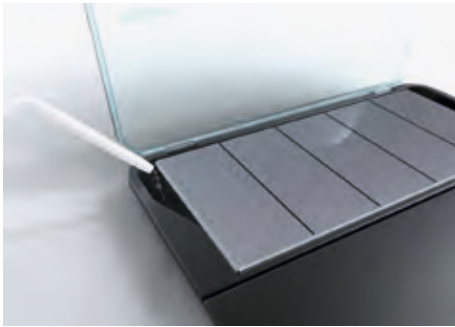

WORKS IN A SMALL SPACE :::: SAVES TIME AND MATERIALS :::: PERFECT CERAMIC CONSISTENCY ::::

No drying out

Open the cover and get started: pour in the Aqualine Two in One Build up Liquid and place the cellulose strips in the desired position. These transport the necessary liquid to the ceramics – for days on end. This prevents any drying out.